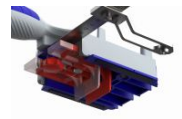

This drilling guide makes doweled wood joints (angle, T, flat and series drilling) quick, easy and precise.

- **Comfort and precision**
- **Superior long life**
- **Lightweight tool**
- **Adjustable in millimetre intervals**
- **Especially for hard and soft woods**

This box contains a guide to doweled wood joints, a ruler measuring up to 20cm and a marker to help you manage the space between two holes.